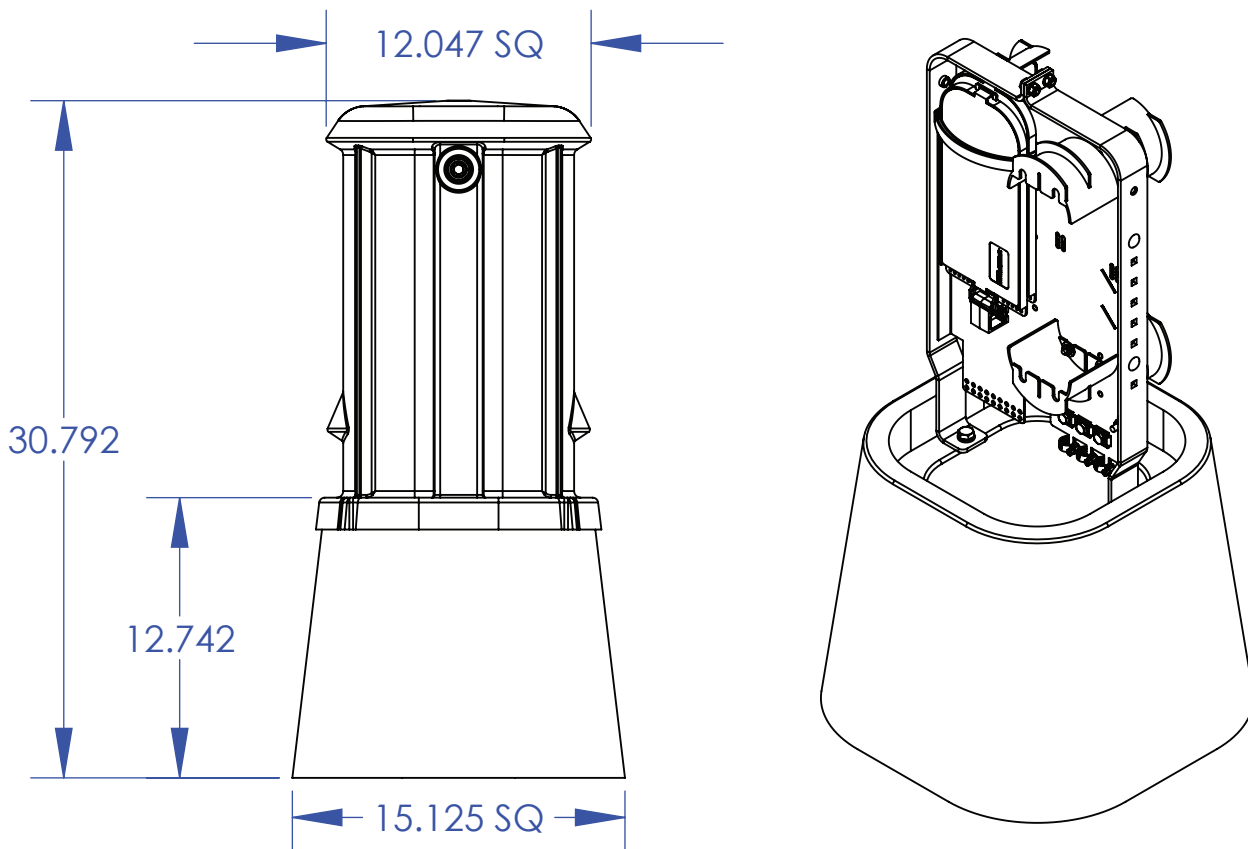

NETWORK SIDE

- 1**
Independent splice tray accessibility comes with one 24 position splice tray (48 Splice Capacity)
- 2**
Fiber Strain Relief Tie Down Holes
- 3**
Cable management for ease of fiber storage
- 4**
Strain relief for feeder input
- 5**
Thought out fiber management
- 6**
Rodent resistant entry

SPECIFICATIONS

Stock ID: 020-135-20

Physical Properties	
Dimensions	
Height:	30.792 in
Width:	15.125 in
Depth:	15.125 in
Weight:	14.6 lbs (not loaded)
Capacity:	48 Fiber Using SC Connectors
Material:	LDPE Low Density Polyethylene
Security:	Hex Head Bolt
Mounting:	Ground
Cable Entrance:	Multiple Bottom Entries
Standards:	TelCordia GR-771-CORE