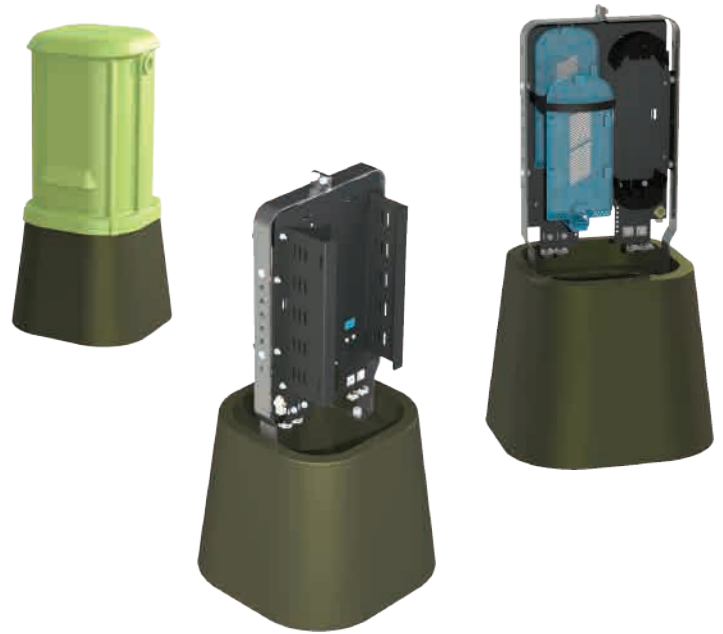

Splicing Pedestal 020-135-30

Holds 8 4048-SSTP or 4072-SSTP

4048-SSTP

-192 Single Fusion Splice Capacity

4072-SSTP

-288 Single Fusion Splice Capacity

Patch and Splice Pedestal 020-135-40

Pedestal for 48 Fiber using ST Connectivity