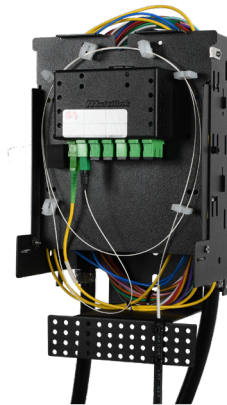

Fiber Pigtails

The Multilink Fiber Pigtails are available in 4, 8 and 12 flatdrop, toneable and non-toneable fiber. Pre-cut to various lengths ranging from 150 feet to 1500 feet, these fiber pigtails allow for no-hassle, quick installation. The Fiber Pigtails are the perfect pair with our Fiber Tap Plus Series, Optima Series, Fiber Splice Terminal, Wall Mounts, and Slim Taps.

ORDERING INFORMATION

4 Fiber – Flatdrop with SC/APC Pigtails

STOCK ID	DESCRIPTION	LENGTH
066-723-15	4 Fiber Non-toneable	150ft
066-723-25	4 Fiber Non-toneable	250ft
066-723-50	4 Fiber Non-toneable	500ft
066-723-100	4 Fiber Non-toneable	1000ft
067-255-250	4 Fiber Toneable	250ft
067-255-500	4 Fiber Toneable	500ft
067-255-1500	4 Fiber Toneable	1500ft

ORDERING INFORMATION

8 Fiber – Flatdrop with SC/APC Pigtails

STOCK ID	DESCRIPTION	LENGTH
067-258-250	8 Fiber Non-toneable	250ft
067-258-500	8 Fiber Non-toneable	500ft
067-258-1000	8 Fiber Non-toneable	1000ft
067-258-1500	8 Fiber Non-toneable	1500ft
067-256-250	8 Fiber Toneable	250ft
067-256-500	8 Fiber Toneable	500ft
067-256-1500	8 Fiber Toneable	1500ft