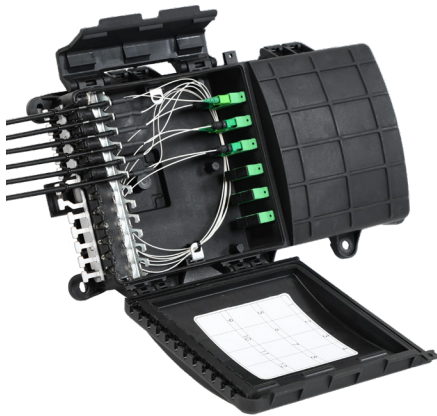

Fiber Pigtails

The Multilink Fiber Pigtails are available in 4, 8 and 12 flatdrop, toneable and non-toneable fiber. Pre-cut to various lengths ranging from 150 feet to 1500 feet, these fiber pigtails allow for no-hassle, quick installation. The Fiber Pigtails are the perfect pair with our Fiber Tap Plus Series, Optima Series, Fiber Splice Terminal, Wall Mounts, and Slim Taps.

ORDERING INFORMATION

4 Fiber – Flatdrop with SC/APC Pigtails

STOCK ID	DESCRIPTION	LENGTH
066-723-15	4 Fiber Non-toneable	150ft
066-723-25	4 Fiber Non-toneable	250ft
066-723-50	4 Fiber Non-toneable	500ft
066-723-100	4 Fiber Non-toneable	1000ft
067-255-250	4 Fiber Toneable	250ft
067-255-500	4 Fiber Toneable	500ft
067-255-1500	4 Fiber Toneable	1500ft

ORDERING INFORMATION

8 Fiber – Flatdrop with SC/APC Pigtails

STOCK ID	DESCRIPTION	LENGTH
067-258-250	8 Fiber Non-toneable	250ft
067-258-500	8 Fiber Non-toneable	500ft
067-258-1000	8 Fiber Non-toneable	1000ft
067-258-1500	8 Fiber Non-toneable	1500ft
067-256-250	8 Fiber Toneable	250ft
067-256-500	8 Fiber Toneable	500ft
067-256-1500	8 Fiber Toneable	1500ft

ORDERING INFORMATION

12 Fiber – Flatdrop with SC/APC Pigtails

STOCK ID	DESCRIPTION	LENGTH
066-725-25	12 Fiber Non-toneable	250ft
066-725-50	12 Fiber Non-toneable	500ft
066-725-100	12 Fiber Non-toneable	1000ft
066-725-150	12 Fiber Non-toneable	1000ft
067-257-250	12 Fiber Toneable	250ft
067-257-500	12 Fiber Toneable	500ft
067-257-1500	12 Fiber Toneable	1500ft